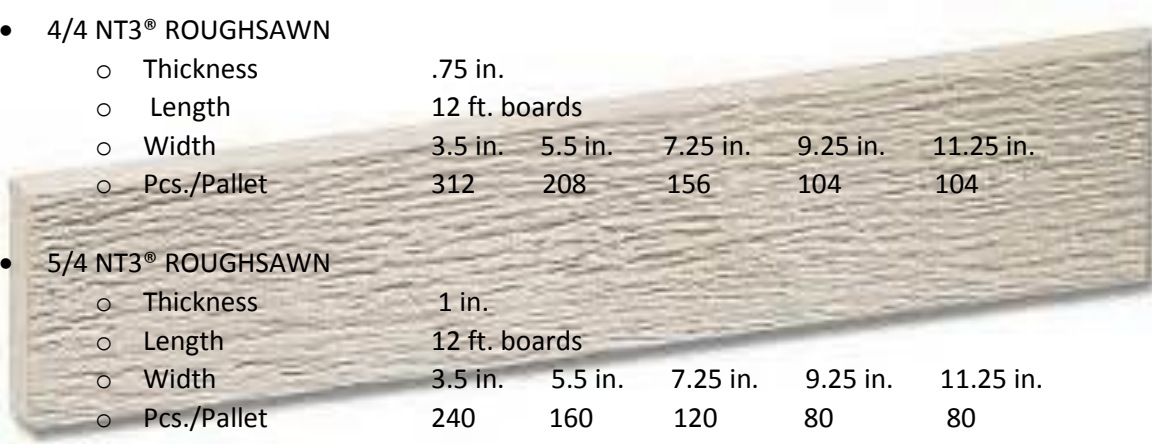

- 5/4 NT3® ROUGHSAWN

○ Thickness	1 in.				
○ Length	12 ft. boards				
○ Width	3.5 in.	5.5 in.	7.25 in.	9.25 in.	11.25 in.
○ Pcs./Pallet	240	160	120	80	80

- CROWN MOULDING

○ Thickness	.75 in.	
○ Length	12 ft. boards	
○ Width	3.25 in.	5.25 in.
○ Pcs./Pallet	50	48

Hardie Trim Batten Boards – 25 Colors

- RUSTIC GRAIN®

○ Thickness	.75 in.
○ Length	12 ft. boards
○ Width	2.5 in.
○ Pcs./Pallet	437

- SMOOTH

○ Thickness	.75 in.
○ Length	12 ft. boards
○ Width	2.5 in.
○ Pcs./Pallet	437